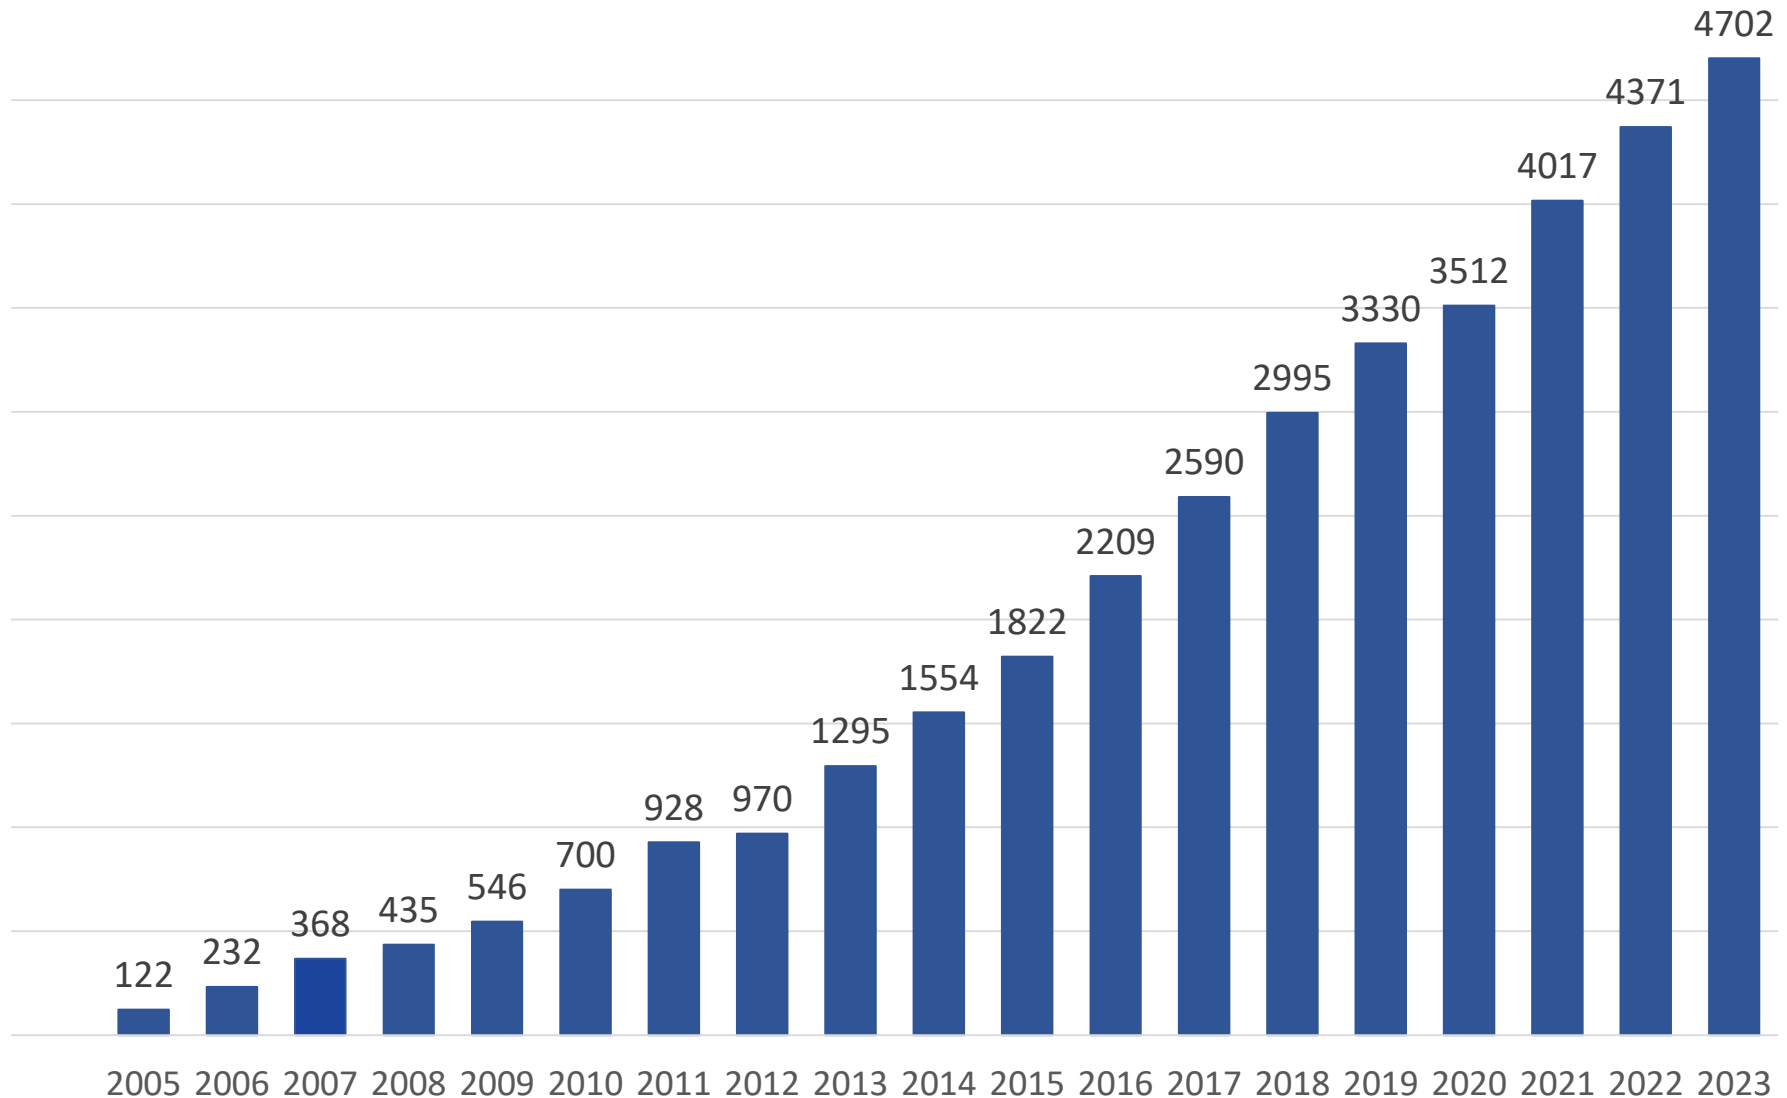

Cooperative Education in Numbers

Contracted Companies and Institutions