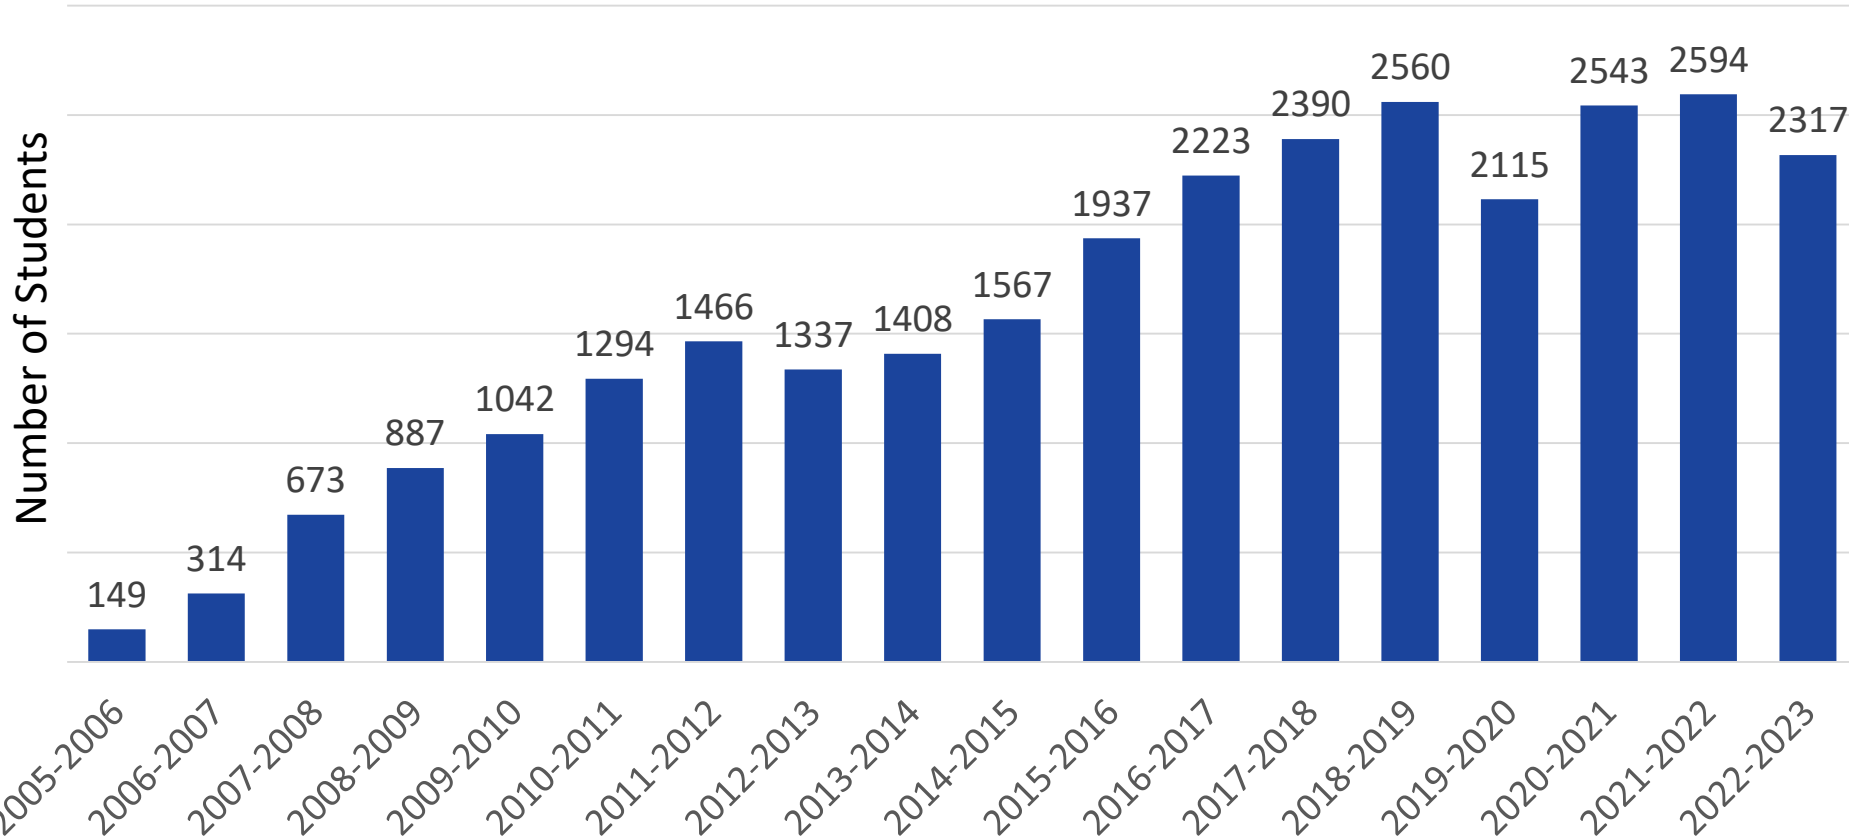

8 education terms
3 coop. education terms

Cooperative Education in Numbers

of Total Students: **28.816**

Turkey: **27.623**

Worldwide: **1.160**

Turkey/Abroad: **33**

Cooperative Education in Numbers

Contracted Companies and Institutions