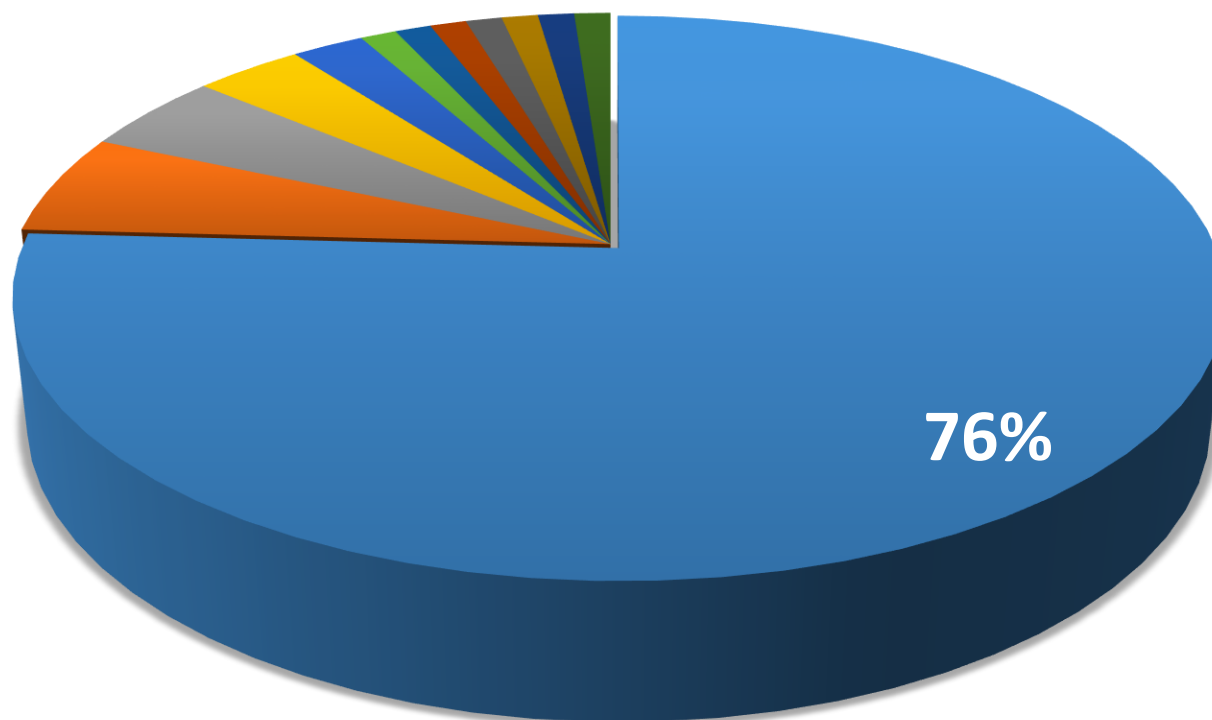

Academic Staff

%76 of our academics obtained their doctorate degree from the U.S.

Academic Staff Doctorate Country Distribution

- US
- UK
- France
- Germany
- Holland
- Austria
- Scotland
- Spain
- Japan
- Canada
- Russia
- Ukraine