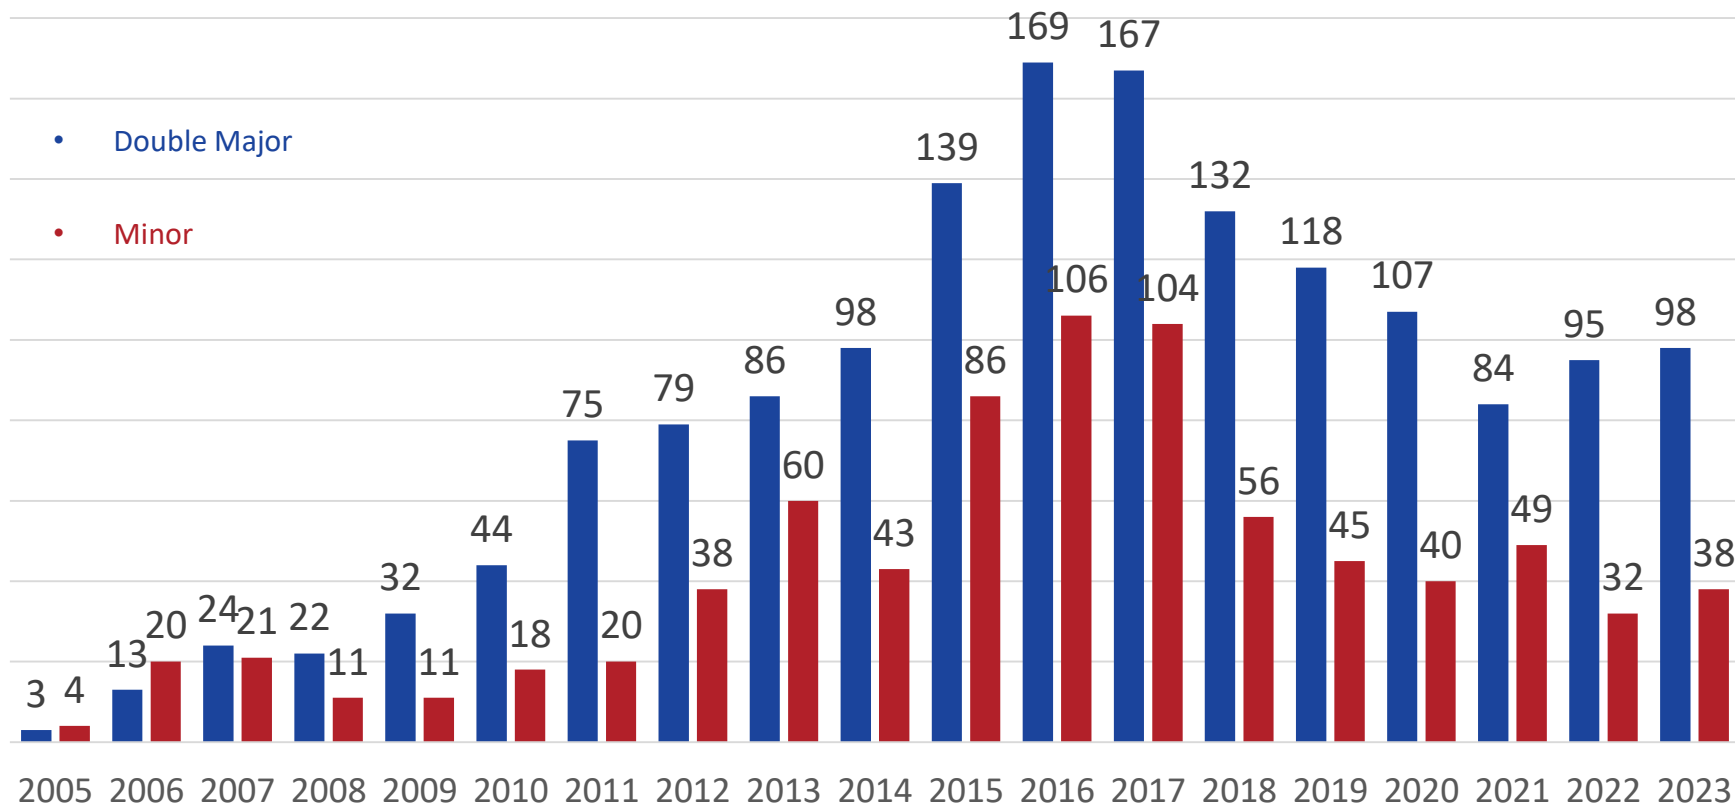

Double Major Degrees and Minor Programs

Expertise in not one but two disciplines

# of Double Major Graduates: **316**

# of Minor Programs Graduates: **143**