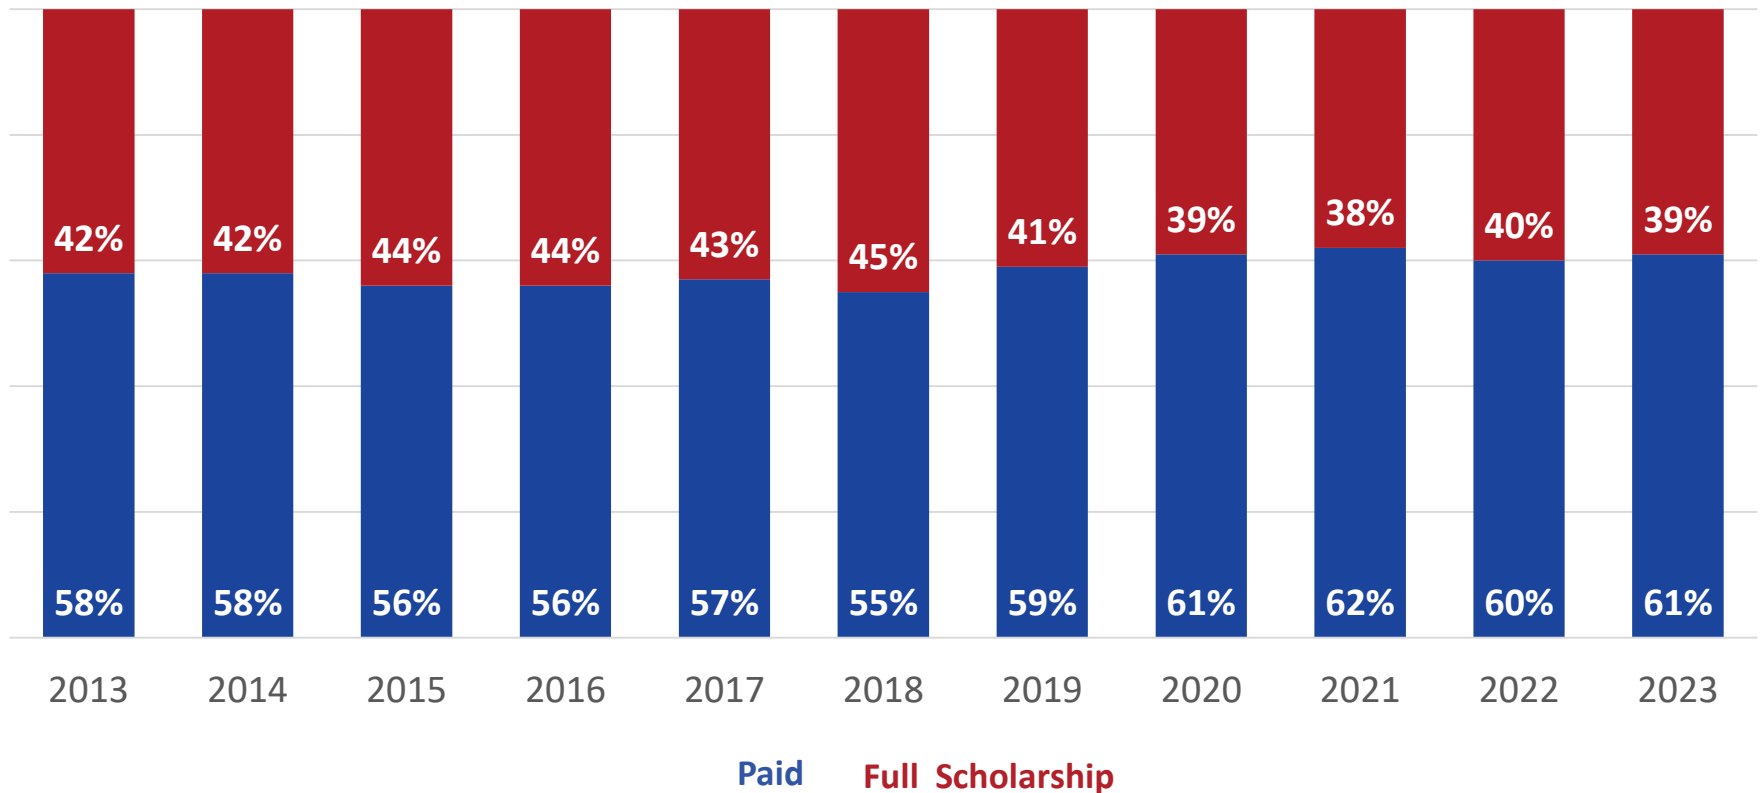

Scholarships

TOBB ETÜ offers a variety of scholarship packages, which consists of tuition fee remission, accomodation opportunity, and a monthly stipend

Equivalent % of Students with Full Scholarship in 2023-2024: **%39**